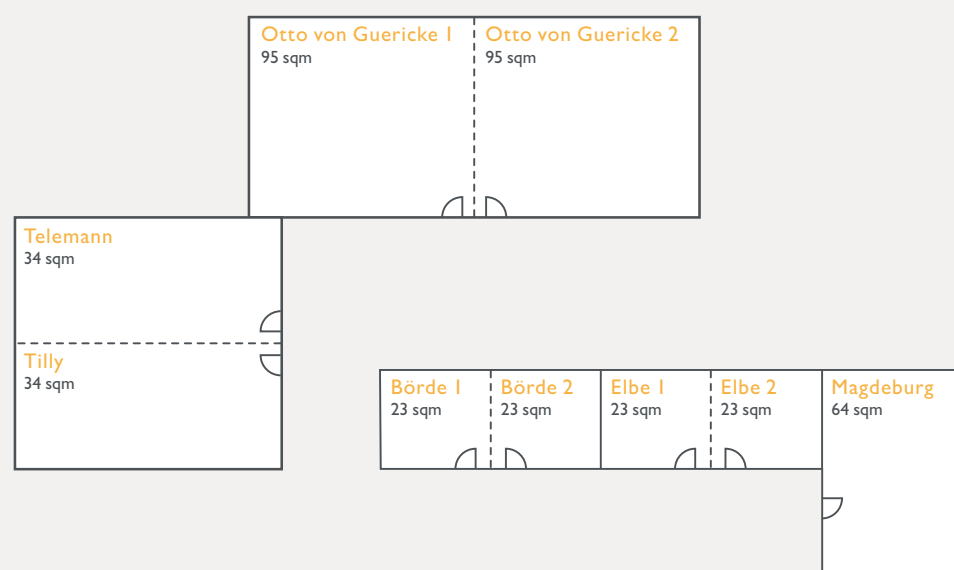

FLOOR PLAN

9 flexible meeting rooms offer numerous options for meeting and events with up to 200 people

Meeting Room	Dimension (m)	Area (m²)	Theater	Schoolroom	U-Shape	Conference	Banquet	Reception	Chair Circle
Otto von Guericke 1	9,6x9,8x3,0	95	80	80	30	-	80	100	20
Otto von Guericke 2	9,6x9,8x3,0	95	80	80	30	-	80	100	20
Otto von Guericke 1+2	9,6x19,6x3,0	180	200	200	-	-	200	200	200
Telemann + Tilly	6,95x9,8x2,6	70	60	60	25	-	60	-	-
Börde 1+2	3,55x7,1x2,6	46	40	40	15	12	40	-	10
Elbe 1+2	3,55x7,1x2,6	46	40	40	15	12	40	-	10
Magdeburg	7,0x9,1x2,6	64	60	60	25	-	60	-	15